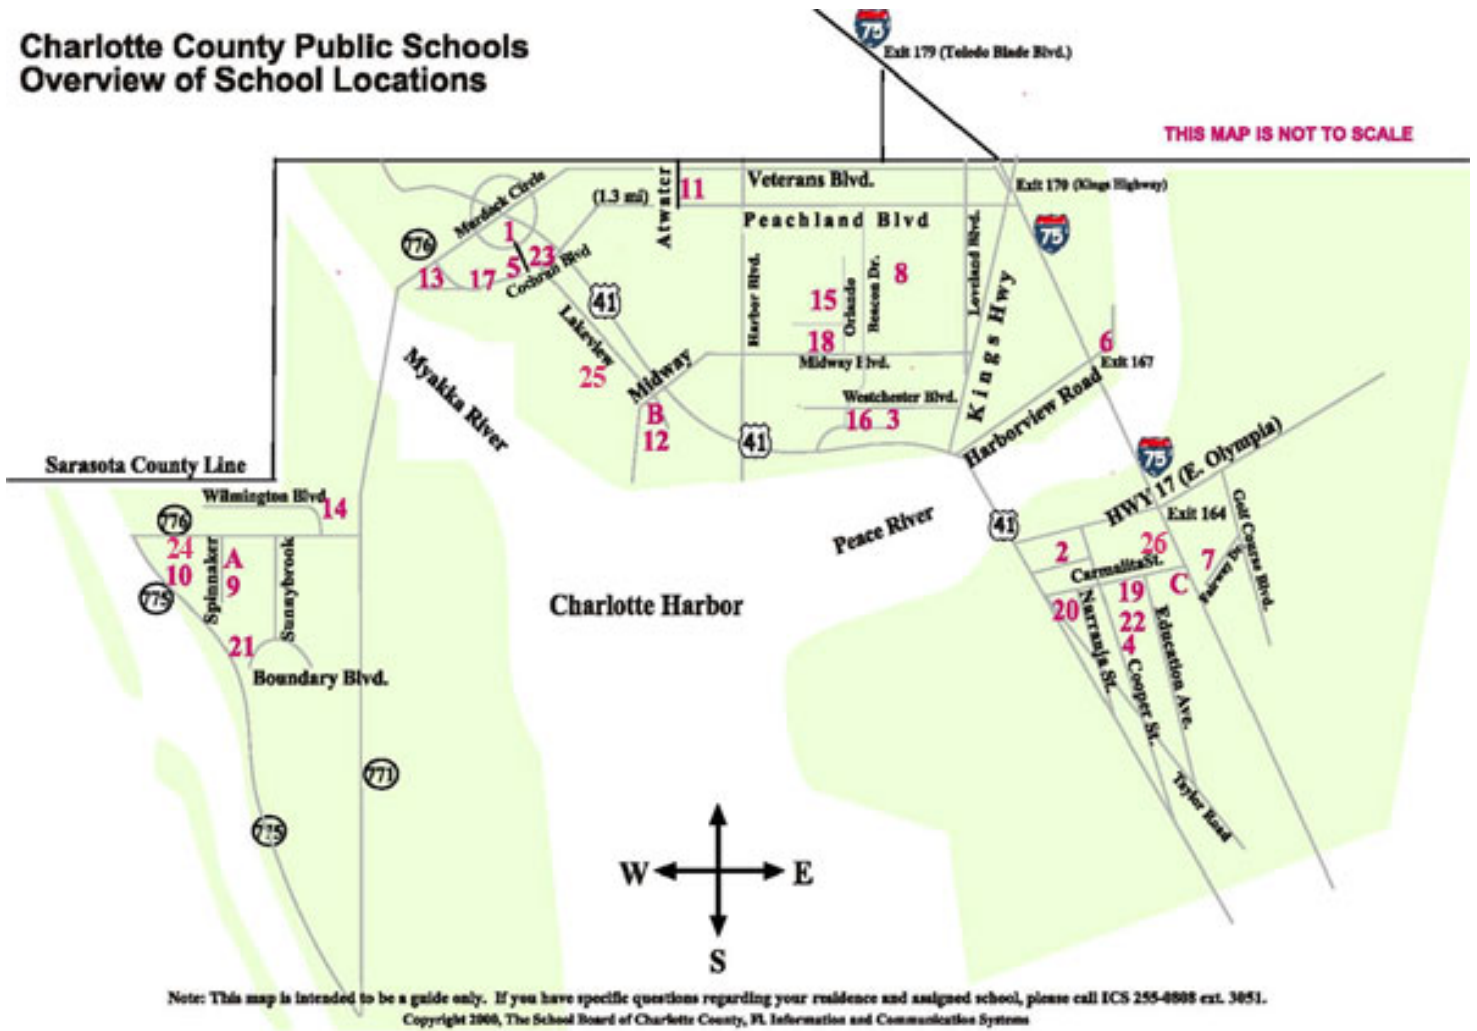

# Charlotte County Public Schools Overview of School Locations

- |  |   |
|--|---|
| <ol style="list-style-type: none"> <li>1. Adult &amp; Community Education Center</li> <li>2. Baker Pre-Kindergarten Center</li> <li>3. Charlotte Harbor Center</li> <li>4. Charlotte High School</li> <li>5. Charlotte Technical Center &amp; The Academy</li> <li>6. Deep Creek Elementary</li> <li>7. East Elementary</li> <li>8. Kingsway Elementary</li> <li>9. LA Ainger Middle School</li> <li>10. Lemon Bay High School</li> <li>11. Liberty Elementary</li> <li>12. Meadow Park Elementary</li> <li>13. Murdock Middle School</li> </ol> | <ol style="list-style-type: none"> <li>14. Myakka River Elementary</li> <li>15. Neil Armstrong Elementary</li> <li>16. Peace River Elementary</li> <li>17. Port Charlotte High School</li> <li>18. Port Charlotte Middle School</li> <li>19. Punta Gorda Middle School</li> <li>20. Sallie Jones Elementary</li> <li>21. Vineland Elementary</li> <li>22. District Support Services</li> <li>23. Educational Support Services</li> <li>24. West County Transportation</li> <li>25. Children &amp; Families First, Nursing Services</li> <li>26. Transportation</li> </ol> |
|--|---|