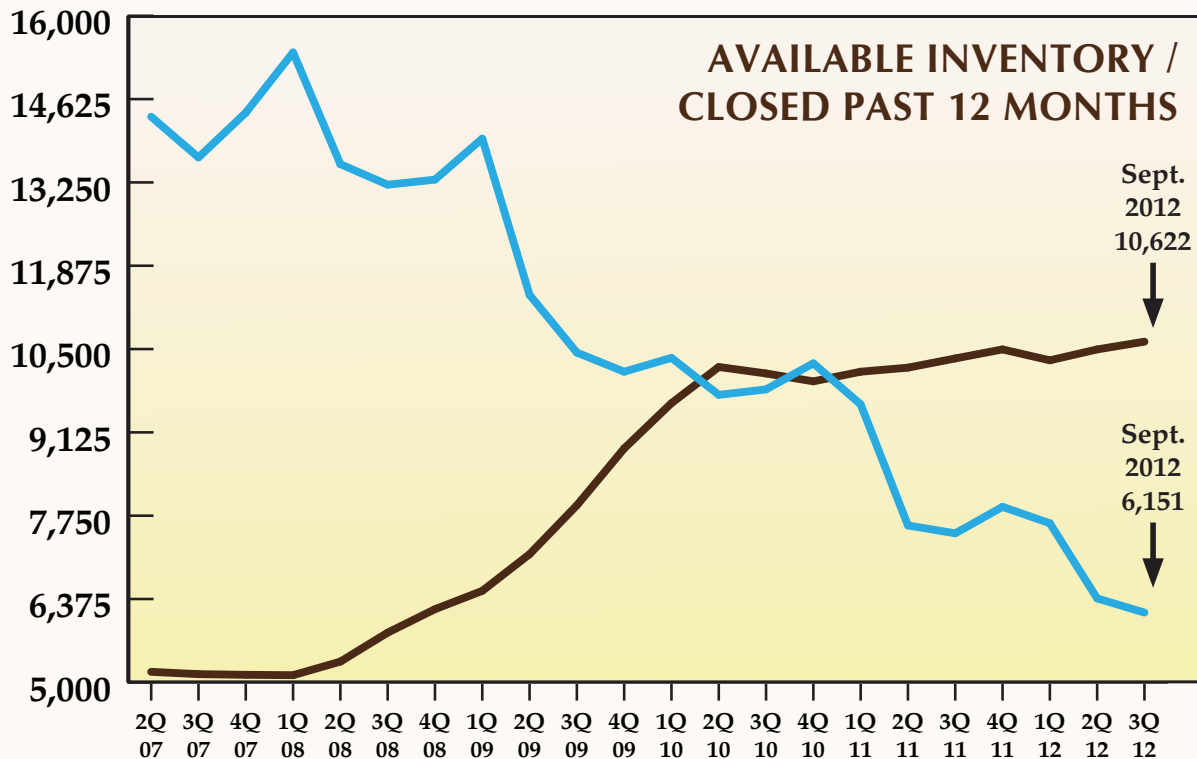

# Inventory and Absorption Levels 2007-2012

for Naples, Bonita, Estero Market Areas

The symbol of local knowledge

■ Available Inventory     
 ■ Closed Past 12 Months